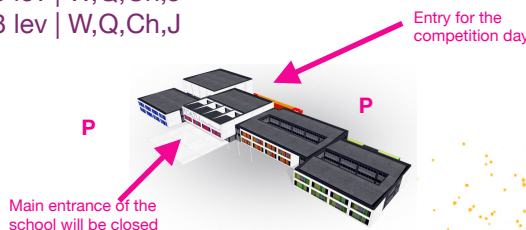

Beginners 2014 y and younger 1-2 lev | W,Ch,J
Beginners 2014 y and younger 1-2 lev | W,Q,Ch,J
Beginners 2015 y and younger 2-3 lev | W,Q,Ch,J
Beginners 2013 y and younger 2-3 lev | W,Q,Ch,J
Beginners Cha-cha-cha Cup
Beginners Jive Cup
Juvenile I+II E4 | W,Q,Ch,J

PART 6

Registration 15:00-15:45; Beg. 16:15

Juvenile I+II E6 | W,V,Q,Ch,R,J
Junior I+II E4 | W,Q,Ch,J
Junior I+II D ST | W,T,V,Q
Junior II C ST | W,T,V,F,Q | **Latvian Cup**
Youth + Adults D+C ST | W,T,V,F,Q
Youth + Adults C+B+A ST | W,T,V,F,Q
Senior I+II ST
Senior III+IV ST

PART 7

Registration 17:00-17:45; Beg. 18:15

Juvenile LA | S,Ch,R,J
Junior I+II E6 | W,V,Q,Ch,R,J
Junior I+II D LA | S,Ch,R,J
Junior II C LA | S,Ch,R,Pd,J | **Latvian Cup**
Youth + Adults D+C LA | S,Ch,R,Pd,J
Youth + Adults C+B+A LA | S,Ch,R,Pd,J
Senior I + II LA
Senior III + IV LA

ENTRY FEE

FOR PARTICIPANTS - 15 eur (per program per person)

SPECTATORS - 15 eur

TRAINERS - entrance on presentation of a valid coach certificate

For all deju skate participants - medals and diplomas; beginner group dancers - cups and diplomas. Cups and diplomas in the Solo groups. There will be a café at the venue during the event.

The health of the participants is the responsibility of the dancers, their parents and the dance clubs they represent. The course of the competition in accordance with the established epidemiological safety conditions in the country.

Registration online www.lsd.lv until March 20, 2024, 23:59

See you at the competition,
Mario Končevskis, Marika Kalēja, Marta Kalēja-Millere
+37129481971 | mario@sdkmario.lv | www.sdkmario.lv