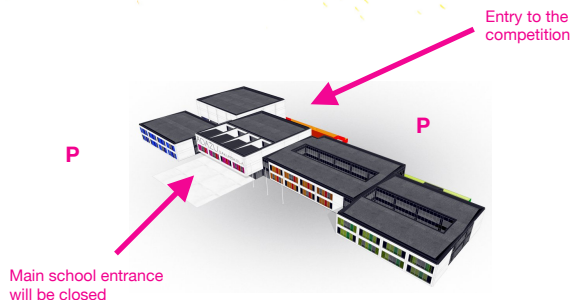

TRADITIONAL DANCESPORT COMPETITION

ĀDAŽU BALVA

March 21, 2026

Ādaži Primary School SPORT HALL
Attekas street 16, Ādaži

DEJU SKATE

PART 1

Kindergarden | W,Ch Solo Kindergarden + Class 1 | W,Ch
Class 1-2 | W,Ch Solo Class 2 | W,Ch
Class 3-5 | W,Ch,J Solo Class 3-5 | W,Ch,J